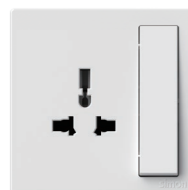

3000K Footlight

585901

Emergency Switch Module

586301

Doorbell Switch with fluorescent
(16A 250V)

Tel, TV and Data Outlets

581089

Multi-standard Socket
with Switch (13A 250V)