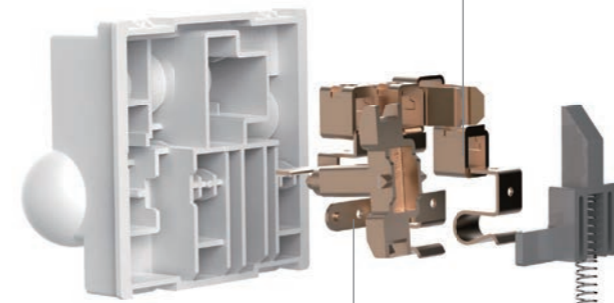

One-piece current-carrying parts

Use an integral forming process of the current-carrying parts,
without riveting or welding to achieve unimpeded current and
more durable uses.