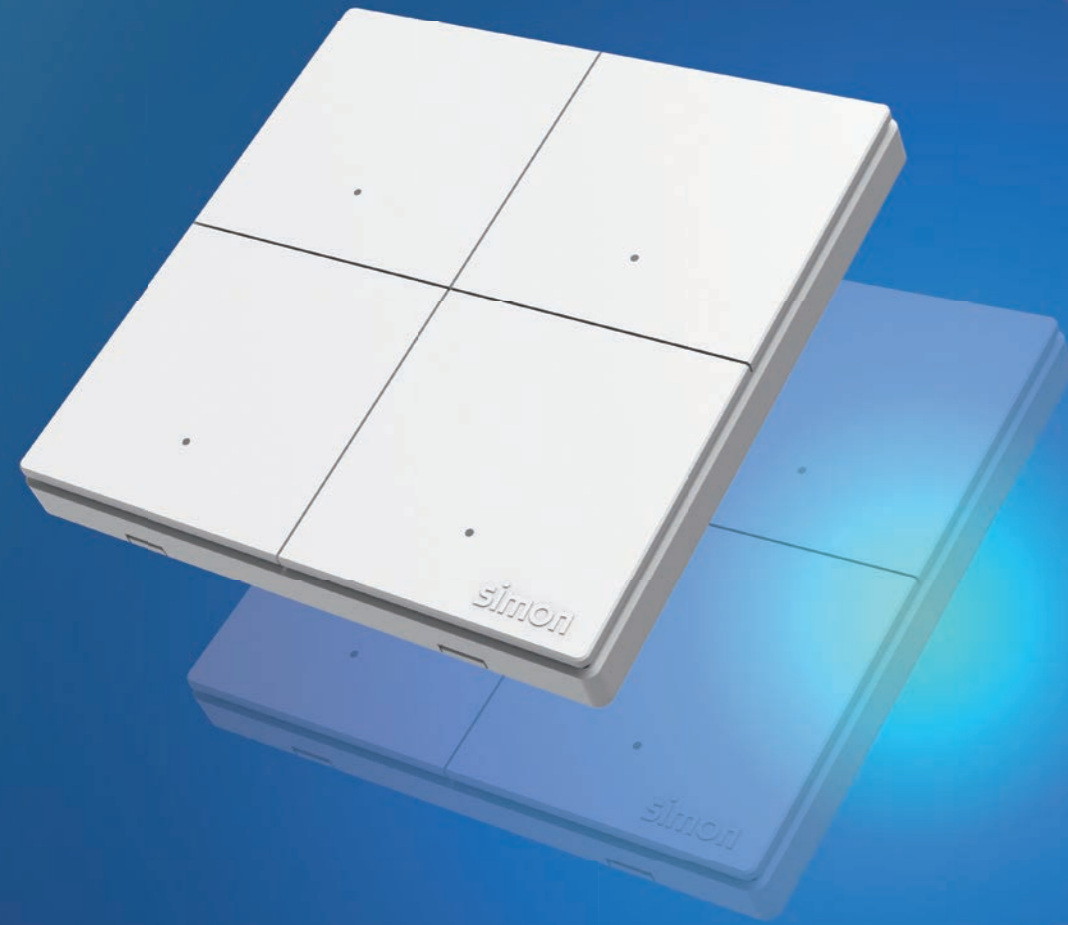

Simon M3 Smart

Simon M3 Smart

- Light ON/OFF, Tunable white and Dimming, Curtain control, AC control, Scene setting

APP control

Voice control

Wall switch

Automation

Download the app in: