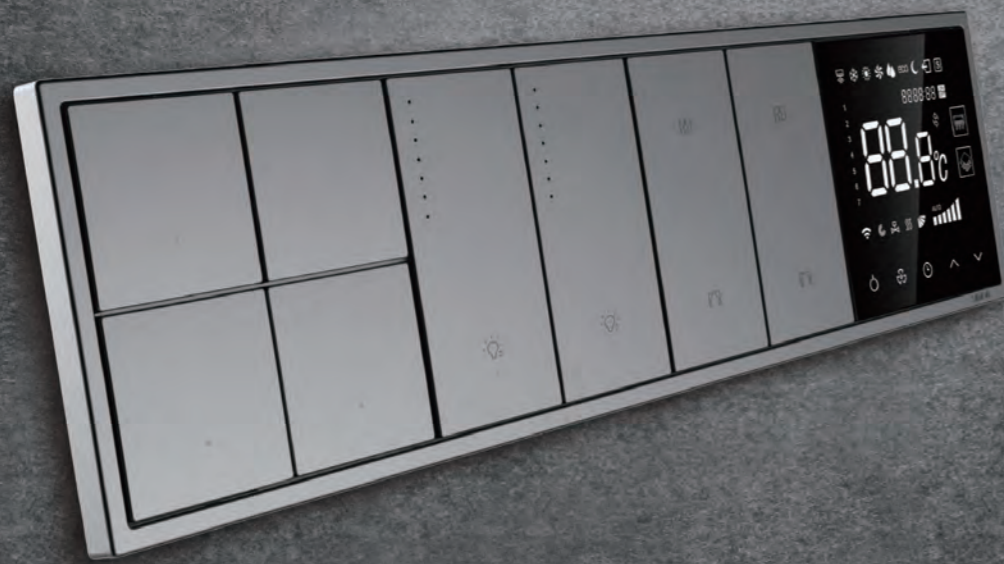

Shaver Outlet

Keycard Switch

Doorbell Switch Module with "Do Not Disturb" & "Make Up Room" Indicator

Simon | Smart

Simon | i7

Download the app in: Google Play App store

Practical and Simple Just as You Imagine