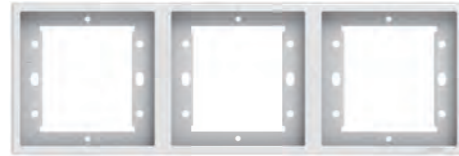

700830

3 Gang Frame
(86mm*258mm)