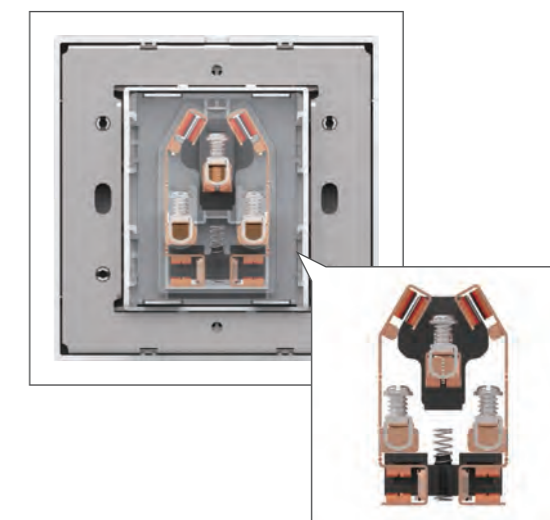

Multi-gang design

i7 series of switches and sockets have multi-gang frames (up to 5 gangs) with multiple combinations.

76 type mounting box is applied.

When multi-gang frames are used, a special SIMON mounting box is needed (60710-50) in order to emphasize the visual expression of the design.

Safe and soft push

The feeling is comfortable and easy as i7 adopts the J Shape Toggle system.

Due to the J shape toggle system, the angular movement is very precise (only 4.5 degrees) making the pushing feeling faster and safer.

Flexible wire, easy to connect

Child safety lock

Children safety lock rejects any plugs by abnormal objects, protect safety of family members.

The saddle shape of the terminal has a wider hole to fit with high section wire, which can satisfy family needs to power. The shape of the terminal avoid the wire to be damaged.