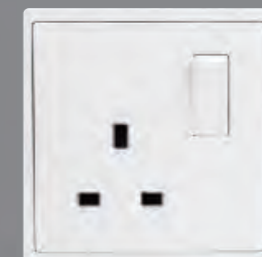

Type A + Type C
USB Outlet

Wifi Router

13A BS Switched
Socket Module
(13A 250V)

i7

HDMI+USB, VGA-3.5 outlet, AV-S outlet.
 i7 series TV, data and multi media sockets enable to meet the entertainment and working needs for both home and commercial usage.
 With i7, it is possible to enjoy entertainment and work efficiently.