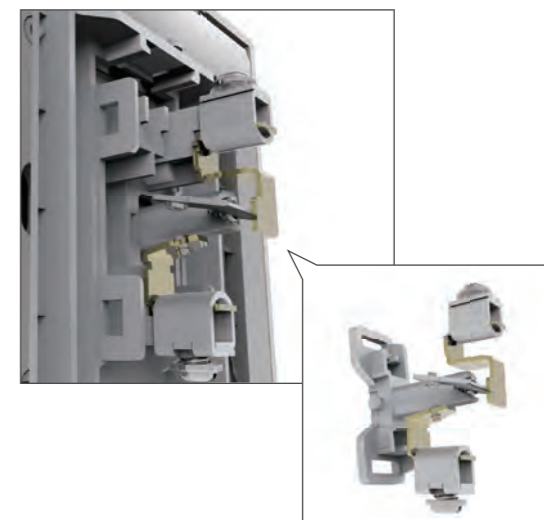

Due to the J shape toggle system, the angular movement is very precise (only 4.5 degrees) making the pushing feeling faster and safer.