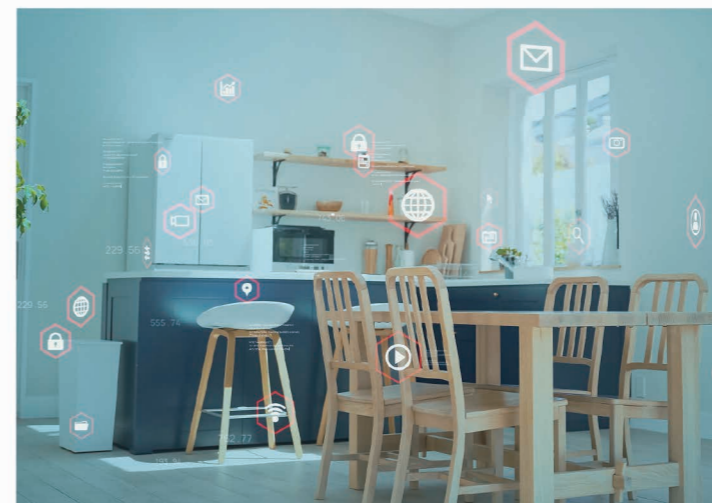

3 Control Methods Enjoy Free Lifestyle

Provide touch control, voice control, and APP control **3** channels of interaction, satisfying different user preferences.

"Enjoy free lifestyle at your fingertips."

Buttons and Touch Screen

Buttons apply micro-motion structure, clear and firm feedback;

Touch screen with all information clearly displayed, finger swipe and tap to control all functions

Voice Control

Support linkage with mainstream smart speakers. Smart devices easily controlled through voice.

Google speaker / Amazon Alexa speaker / Siri

Phone App Remote Control

Simon Smart App supports remote controlling smart devices, customized control settings, and checking on device status.

"Anywhere, anytime, enables smart home control."