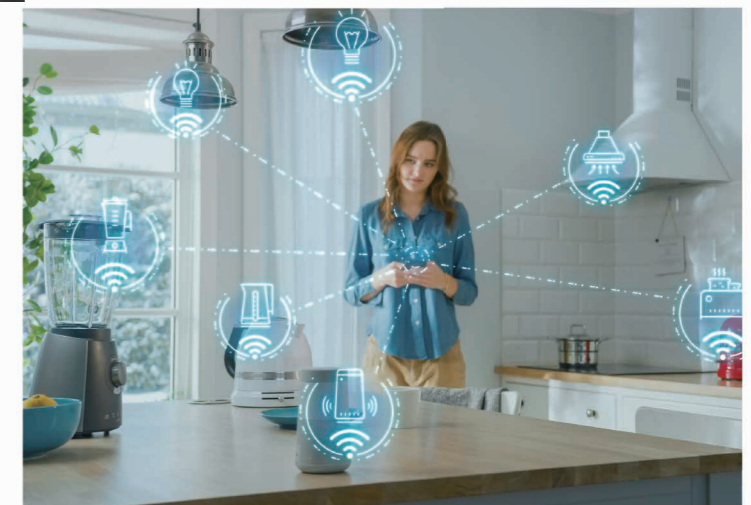

3 Control Methods Enjoy Free Lifestyle

Provide touch control, voice control, and APP control **3** channels of interaction, satisfying different user preferences.

"Enjoy free lifestyle at your fingertips."

Buttons and Touch Screen

Buttons apply micro-motion structure, clear and firm feedback;

Touch screen with all information clearly displayed, finger swipe and tap to control all functions

Voice Control

Support linkage with mainstream smart speakers. Smart devices easily controlled through voice.

Google speaker / Amazon Alexa speaker / Siri

Phone App Remote Control

Simon Smart App supports remote controlling smart devices, customized control settings, and checking on device status.

"Anywhere, anytime, enables smart home control."