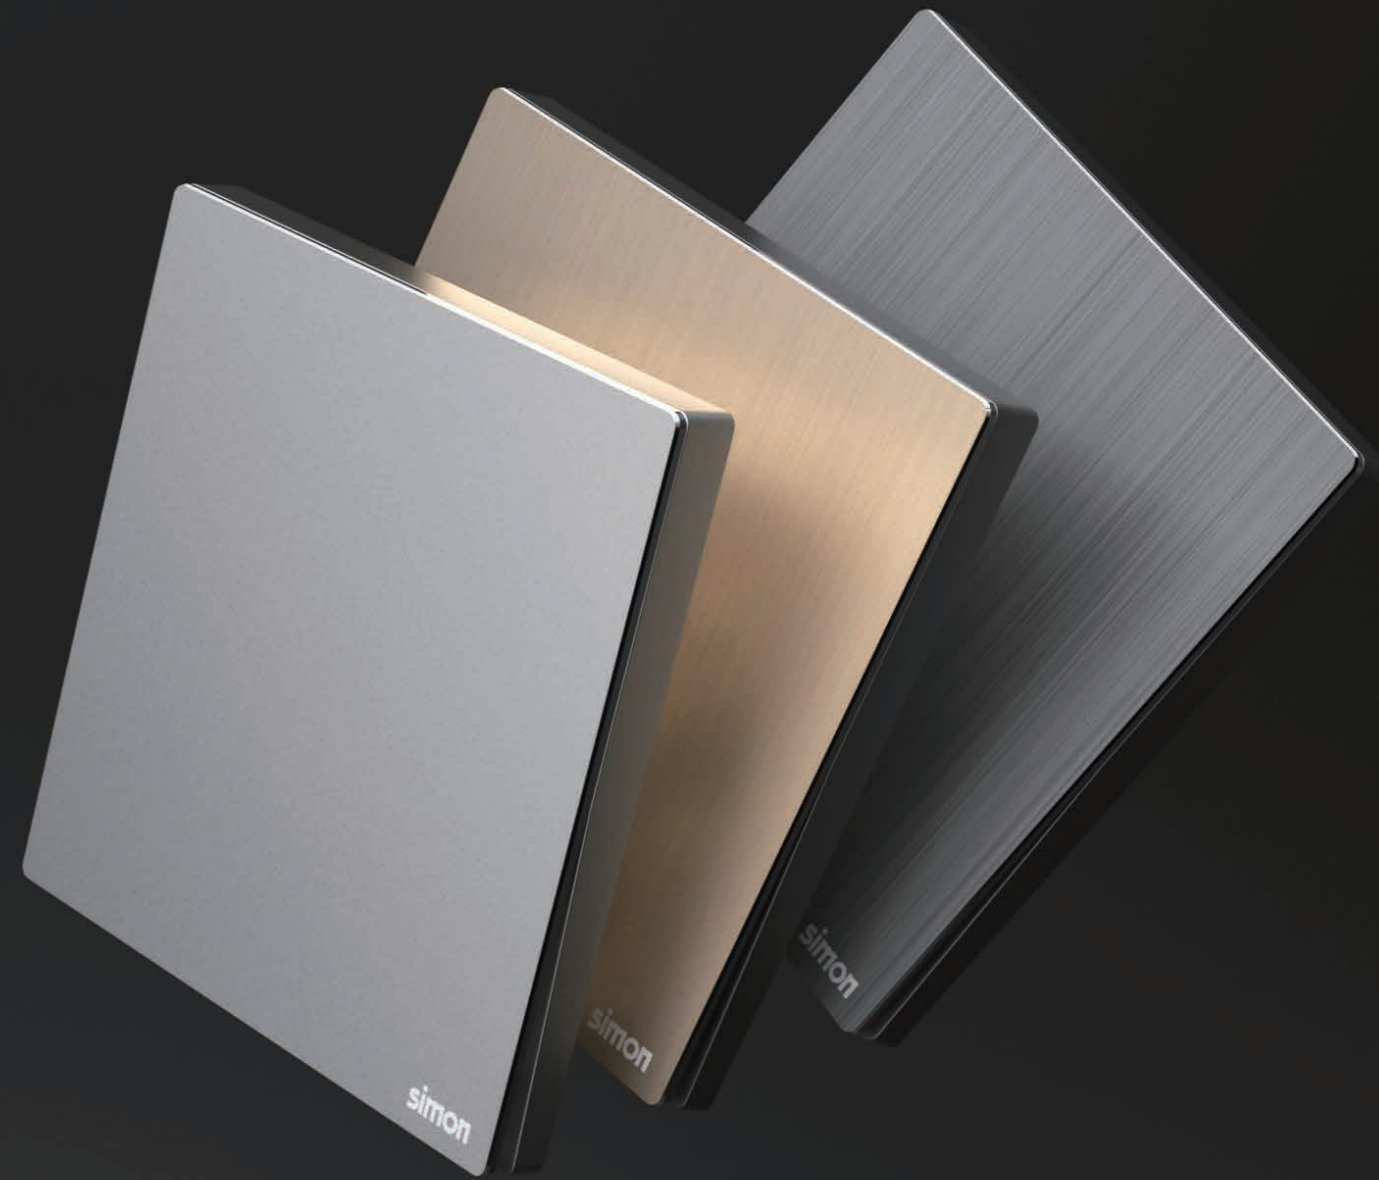

Simon M7 Metal

Metal - a unique design language.

Restore the texture of metal materials.

Simon applies more techniques to activate the beauty of metal materials.