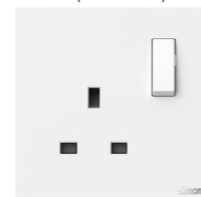

13A BS Switched Socket
(13A 250V)

662024

20A 2 Way Double Pole
Switch with LED (20AX 250V)

662025

20A Double Pole Switch with LED
(with earth bond)
(20AX 250V)

662026

20A 2 Way Double Pole
Switch with LED (with earth bond)
(20AX 250V)

661021

2 Gang 1 Way Switch
(16AX 250V)

661383

13A BS Double Pole
Switched Socket
(13A 250V)

661687

Schuko Socket
(16A 250V)

66E7253

Multi-standard Socket with
USB A+C Chargers
(13A 250V)