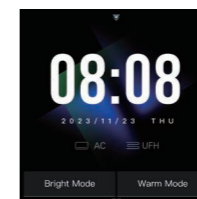

66E7104GTY

Smart Floor Heating&VRF System (Simon Smart, modbus)