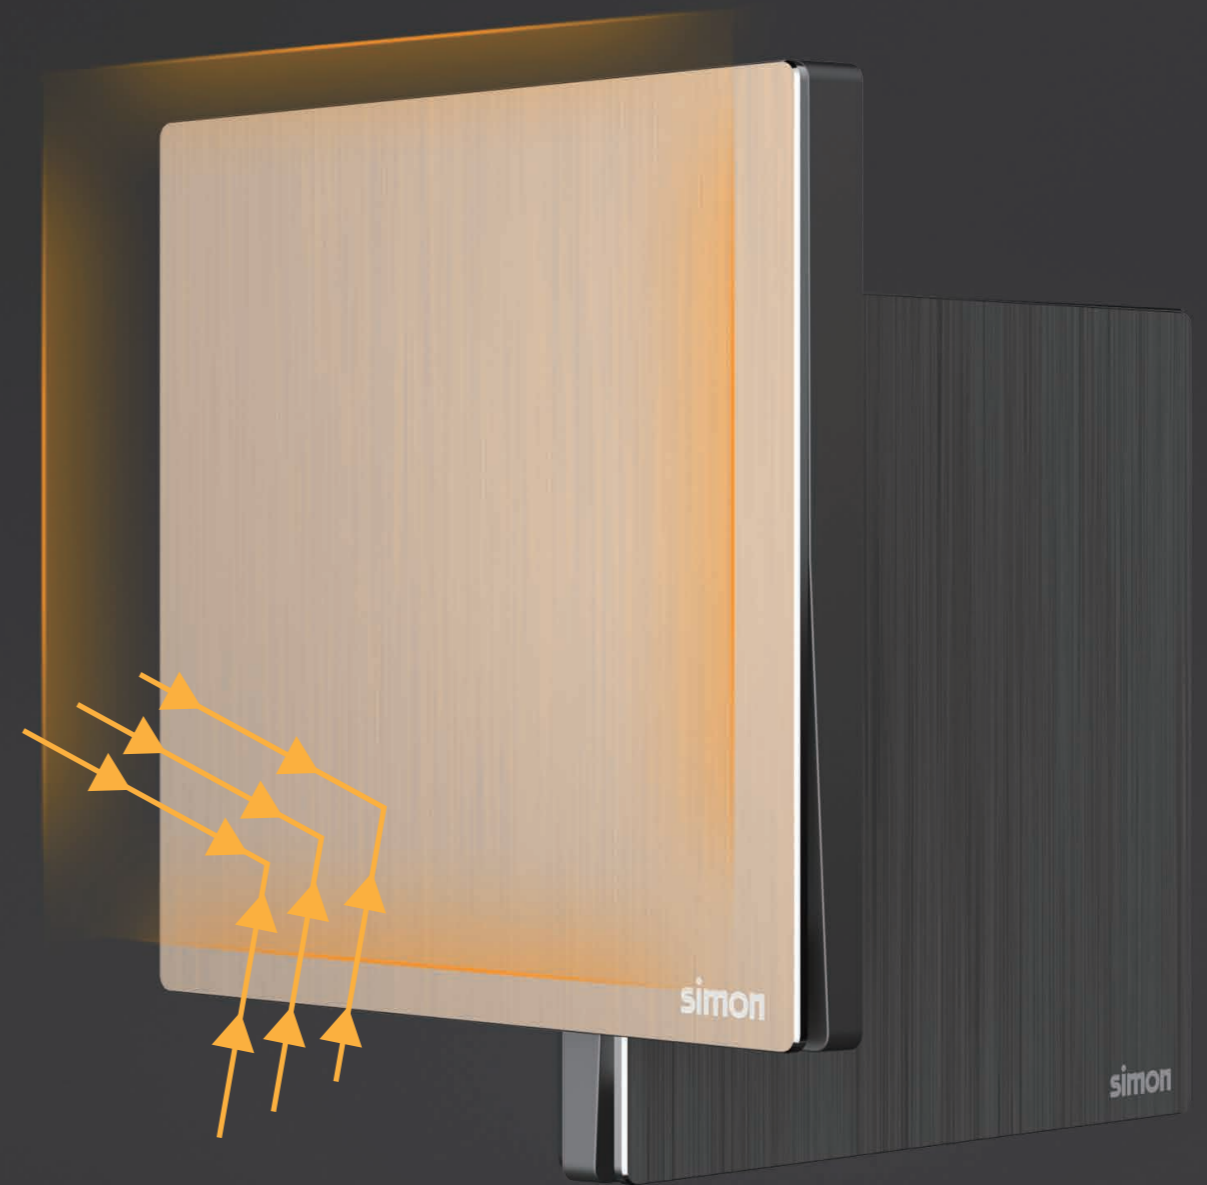

Anodic oxidation process, effectively improves the surface **hardness, insulation, resistance to wear & heat.**

Long-lasting metallic luster.

Selected Material

Frosted silver

Fine, uniform frosted texture surface allows the light to be evenly dispersed. The blend of technology and art presents the best aesthetics and quality.