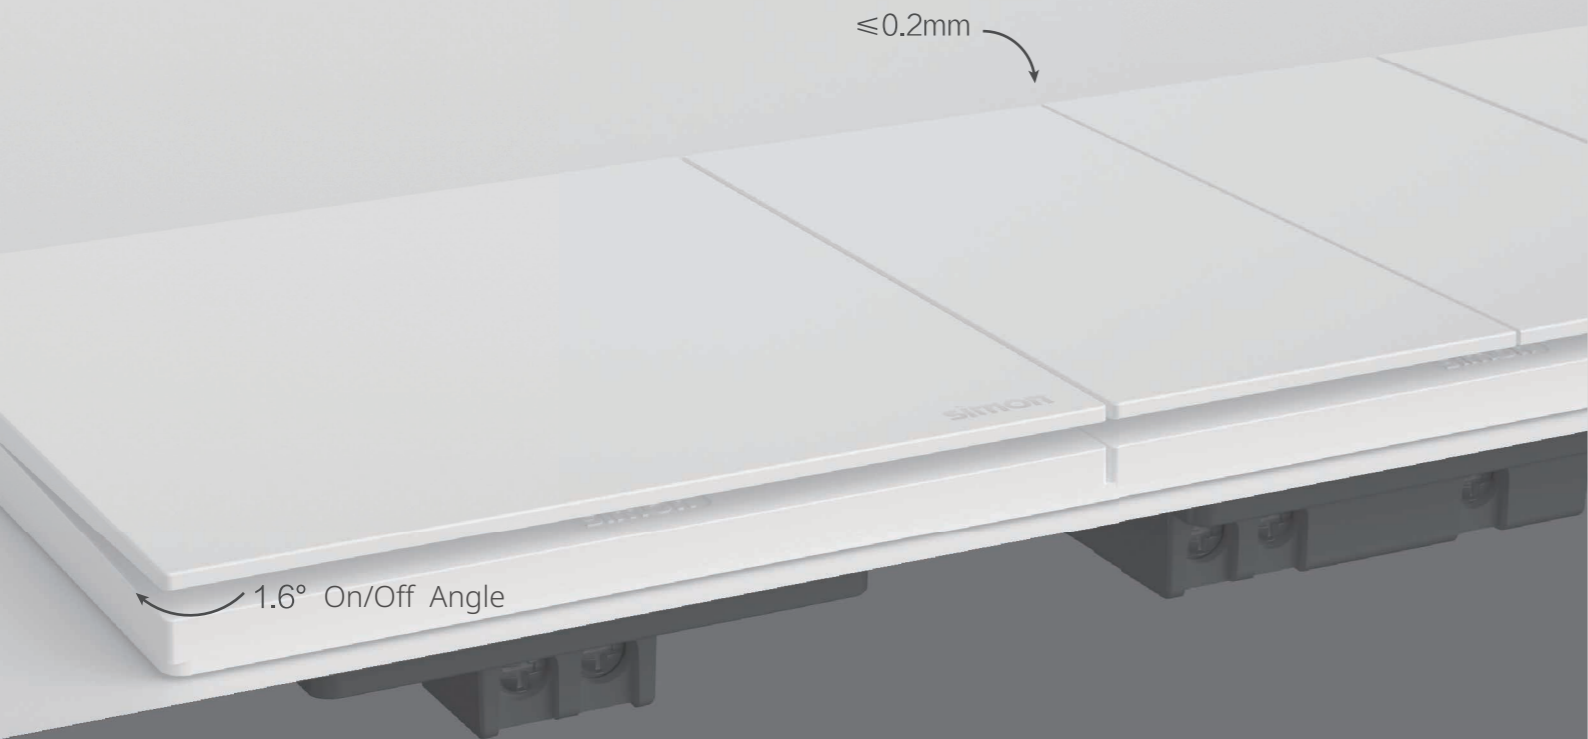

Frameless panel design.

Cleverly balances the visual and function experience.

Slim and elegant.

Beyond Imagination More Than Just Slim

The entire series reduces the panel thickness down to **7.5mm**,
and thinner to **5.1mm** when switched on.
Slim side lines beyond imagination, set new standards for living space.

Fully Flat Multi-gang Appearance

When switch is off, the rocker is parallel to the base plate, achieving **0° angle**.
Switches are flush with sockets, better blending into the wall.

Ultra Slim Visual

simon