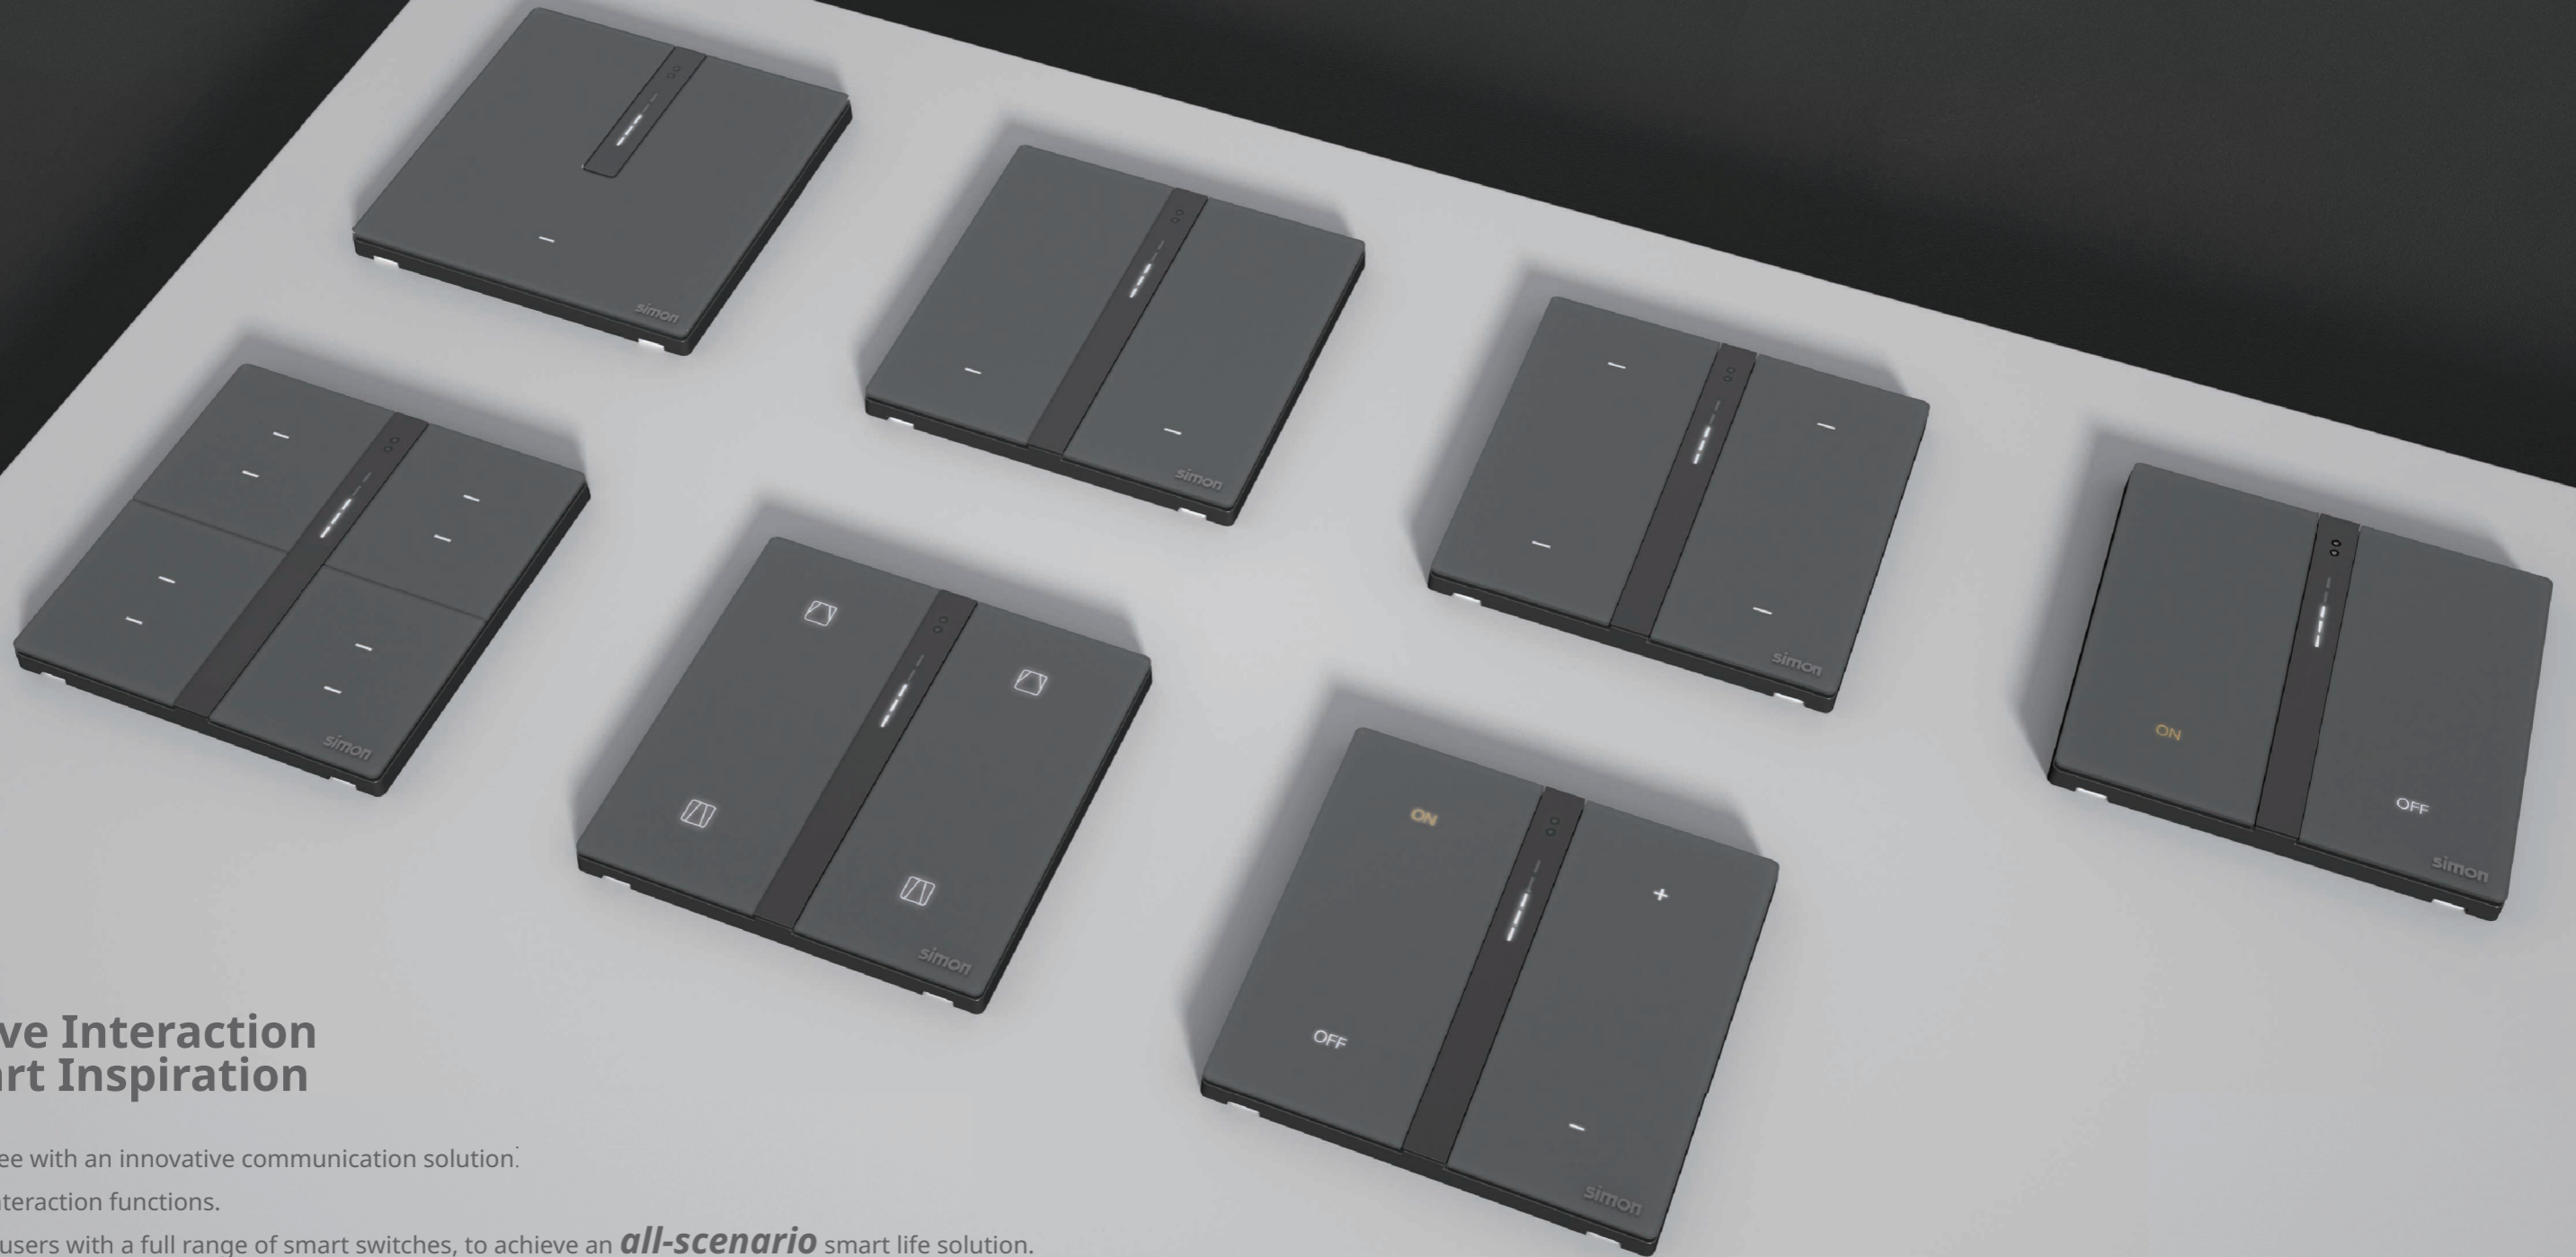

Active Interaction Smart Inspiration

Break free with an innovative communication solution.

Active interaction functions.

Provide users with a full range of smart switches, to achieve an **all-scenario** smart life solution.