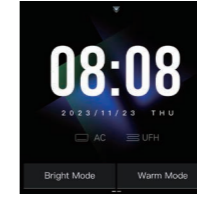

Smart Thermostat

*VRF, need customized AC gateway module

66E7102MTY

Smart Ventilation & VRF System (Simon Smart, modbus)

*can be customized into FCU type

66E7104MTY

Smart Floor Heating&VRF System (Simon Smart, modbus)